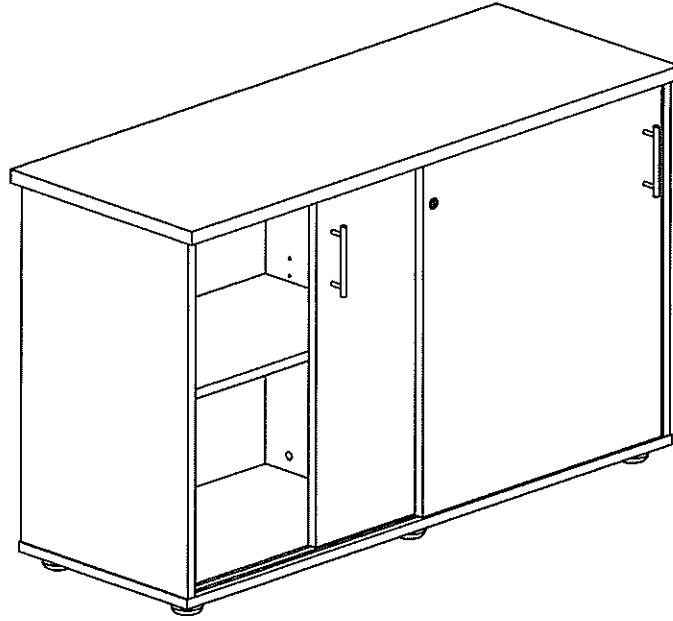

ASSEMBLY INSTRUCTIONS

pin 1 20PCS	6x35	CAM 2 20PCS
Cam Cover 3 20PCS		Self Mtlg: 18H/A φ 6 4 8PCS
T-Handle 5 2PCS		Screw 4x22 6 4PCS
CURB/OA 28H/A φ 22 7 6PCS		Screw 4x30 8 8PCS
LOCK 9 1PCS		Screw 3.5X13 10 2PCS

1

2

3

4

5

6

ASSEMBLY INSTRUCTIONS

pin	6x35
1	18PCS
CAM	
2	18PCS
Cam Cover	
3	18PCS
Boil Nut	
4	18PCS
Bracket	
5	4PCS
Screw	4x A15
6	18PCS