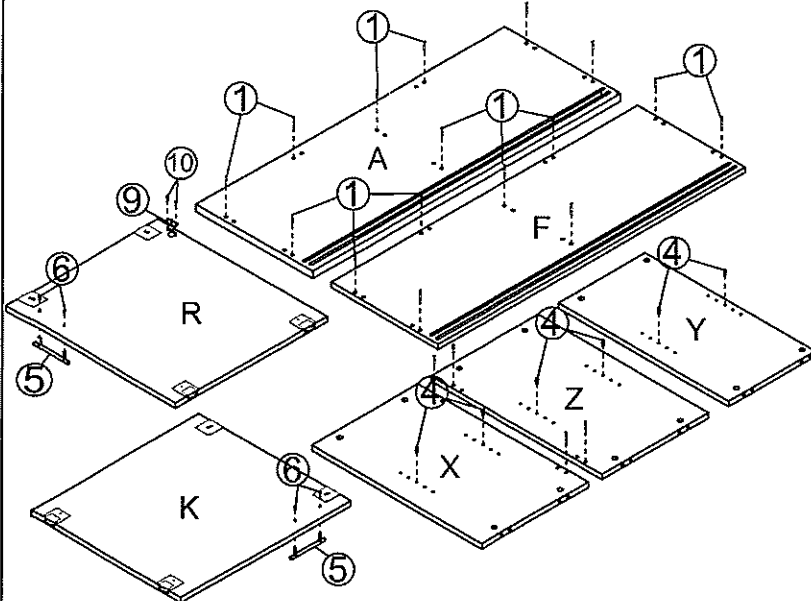

ASSEMBLY INSTRUCTIONS

pin 1 20PCS	6x35	CAM 2 20PCS
Cam Cover 3 20PCS		Self Mtlg: 18H/A φ 6 4 8PCS
T-Handle 5 2PCS		Screw 4x22 6 4PCS
CURB/OA 28H/A φ 22 7 6PCS		Screw 4x30 8 8PCS
LOCK 9 1PCS		Screw 3.5X13 10 2PCS

1

2

3

4

5

6

ASSEMBLY INSTRUCTIONS

pin	6x35
1	18PCS
CAM	
2	18PCS
Cam Cover	
3	18PCS
Boil Nut	
4	18PCS
Bracket	
5	4PCS
Screw	4x A15
6	18PCS