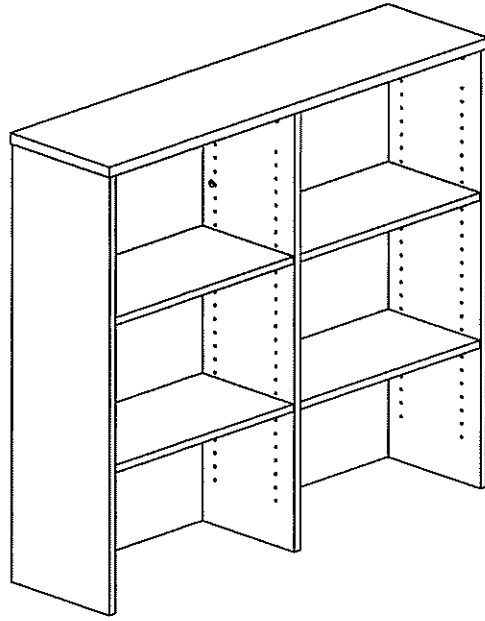

ASSEMBLY INSTRUCTIONS

pin 1 20PCS	6x35	CAM 2 20PCS
Cam Cover 3 20PCS		Self Mtlg: 18H/A φ 6 4 8PCS
T-Handle 5 2PCS		Screw 4x22 6 4PCS
CURB/OA 28H/A φ 22 7 6PCS		Screw 4x30 8 8PCS
LOCK 9 1PCS		Screw 3.5X13 10 2PCS

1

2

3

4

5

6

ASSEMBLY INSTRUCTIONS

pin	6x35
1	18PCS
CAM	
2	18PCS
Cam Cover	
3	18PCS
Boil Nut	
4	18PCS
Bracket	
5	4PCS
Screw	4x A15
6	18PCS