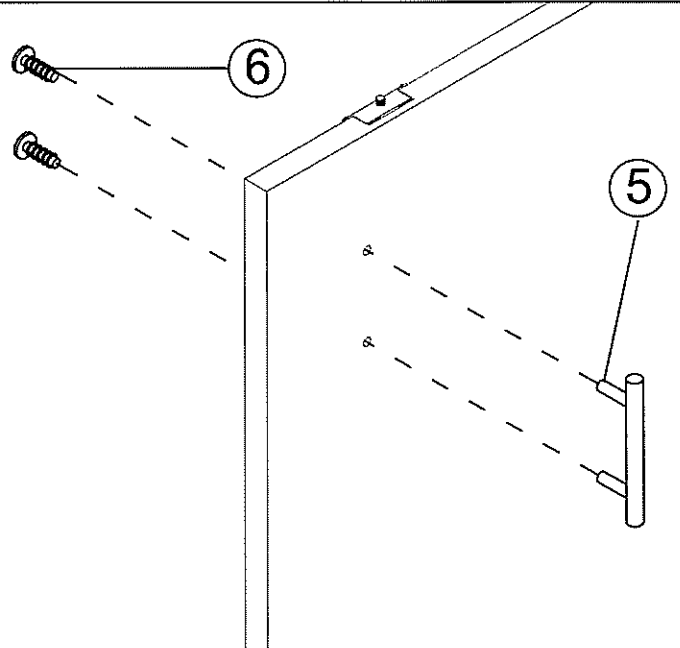

ASSEMBLY INSTRUCTIONS

pin 1 20PCS	6x35	CAM 2 20PCS
Cam Cover 3 20PCS		Self Mtlg: 18H/A φ 6 4 8PCS
T-Handle 5 2PCS		Screw 4x22 6 4PCS
CURB/OA 28H/A φ 22 7 6PCS		Screw 4x30 8 8PCS
LOCK 9 1PCS		Screw 3.5X13 10 2PCS

1

2

3

4

5

6

ASSEMBLY INSTRUCTIONS

pin	6x35
1	18PCS
CAM	
2	18PCS
Cam Cover	
3	18PCS
Boil Nut	
4	18PCS
Bracket	
5	4PCS
Screw	4x A15
6	18PCS