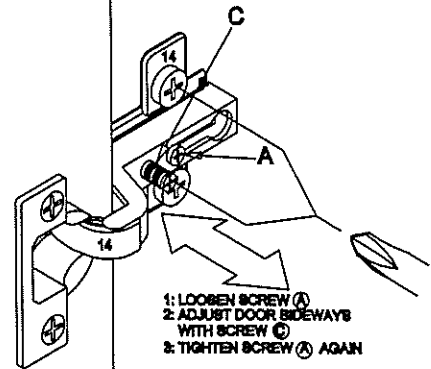

ASSEMBLY INSTRUCTIONS

pin 1 25PCS	6x38 2	CAM 25PCS
Cam Cover 3 25PCS	Bolt Minifix 4 12PCS	
Hinge Mount Plate 5 8PCS	Handle 6 2PCS	
Screw 7 4PCS	Screw 8 32PCS	
Screw 9 4PCS	CUSHION 10 4PCS	
LOCK 11 1PCS	Screw 12 4PCS	
Screw 13 2PCS		

3

4

5

6

- 1: LOOSEN (B) SCREWS
- 2: ADJUST DOOR VERTICAL
- 3: TIGHTEN (B) SCREWS AGAIN

- 1: LOOSEN SCREW (A)
- 2: ADJUST DOOR IN DEPTH
- 3: TIGHTEN SCREW (A) AGAIN

- 1: LOOSEN SCREW (C)
- 2: ADJUST DOOR SIDEWAYS WITH SCREW (C)
- 3: TIGHTEN SCREW (C) AGAIN