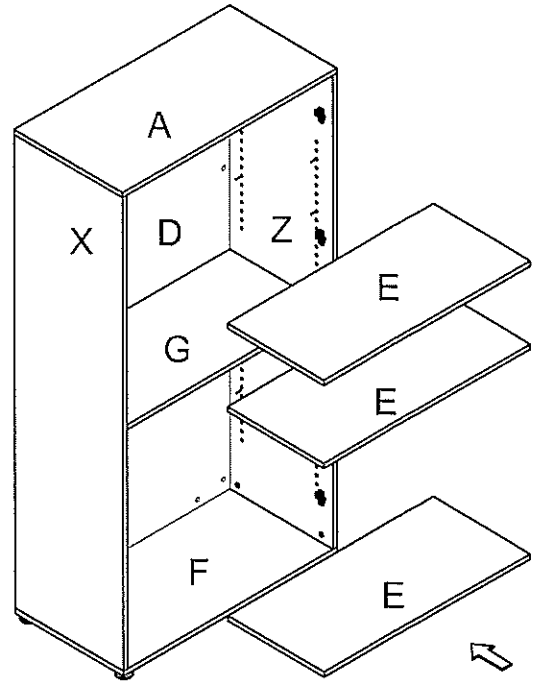

ASSEMBLY INSTRUCTIONS

pin 1 25PCS	6x38 2	CAM 25PCS
Cam Cover 3 25PCS	Bolt Minifix 4 12PCS	
Hinge Mount Plate 5 8PCS	Handle 6 2PCS	
Screw 7 4PCS	Screw 8 32PCS	
Screw 9 4PCS	CUSHION 10 4PCS	
LOCK 11 1PCS	Screw 12 4PCS	
Screw 13 2PCS		

3

4

5

6

- 1: LOOSEN (B) SCREWS
- 2: ADJUST DOOR VERTICAL
- 3: TIGHTEN (B) SCREWS AGAIN

- 1: LOOSEN SCREW (A)
- 2: ADJUST DOOR IN DEPTH
- 3: TIGHTEN SCREW (A) AGAIN

- 1: LOOSEN SCREW (C)
- 2: ADJUST DOOR SIDEWAYS WITH SCREW (C)
- 3: TIGHTEN SCREW (C) AGAIN