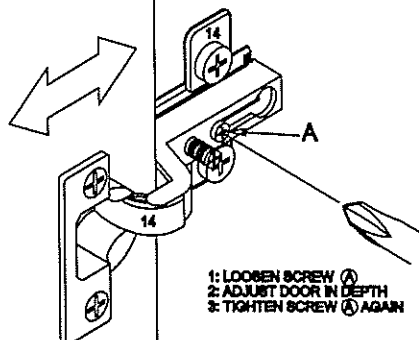

ASSEMBLY INSTRUCTIONS

pin 1 25PCS	6x38 2	CAM 25PCS
Cam Cover 3 25PCS	Bolt Minifix 4 12PCS	
Hinge Mount Plate 5 8PCS	Handle 6 2PCS	
Screw 7 4PCS	Screw 8 32PCS	
Screw 9 4PCS	CUSHION 10 4PCS	
LOCK 11 1PCS	Screw 12 4PCS	
Screw 13 2PCS		

3

4

5

6

- 1: LOOSEN (B) SCREWS
- 2: ADJUST DOOR VERTICAL
- 3: TIGHTEN (B) SCREWS AGAIN

- 1: LOOSEN SCREW (A)
- 2: ADJUST DOOR IN DEPTH
- 3: TIGHTEN SCREW (A) AGAIN

- 1: LOOSEN SCREW (C)
- 2: ADJUST DOOR SIDEWAYS WITH SCREW (C)
- 3: TIGHTEN SCREW (C) AGAIN