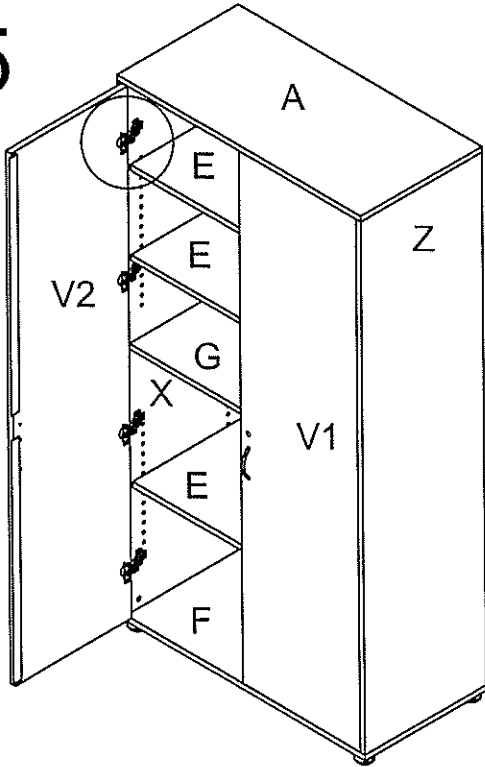

ASSEMBLY INSTRUCTIONS

pin 1 25PCS	6x38 2	CAM 25PCS
Cam Cover 3 25PCS	Bolt Minifix 4 12PCS	
Hinge Mount Plate 5 8PCS	Handle 6 2PCS	
Screw 7 4PCS	Screw 8 32PCS	
Screw 9 4PCS	CUSHION 10 4PCS	
LOCK 11 1PCS	Screw 12 4PCS	
Screw 13 2PCS		

3

4

5

6

- 1: LOOSEN (B) SCREWS
- 2: ADJUST DOOR VERTICAL
- 3: TIGHTEN (B) SCREWS AGAIN

- 1: LOOSEN SCREW (A)
- 2: ADJUST DOOR IN DEPTH
- 3: TIGHTEN SCREW (A) AGAIN

- 1: LOOSEN SCREW (C)
- 2: ADJUST DOOR SIDEWAYS WITH SCREW (C)
- 3: TIGHTEN SCREW (C) AGAIN