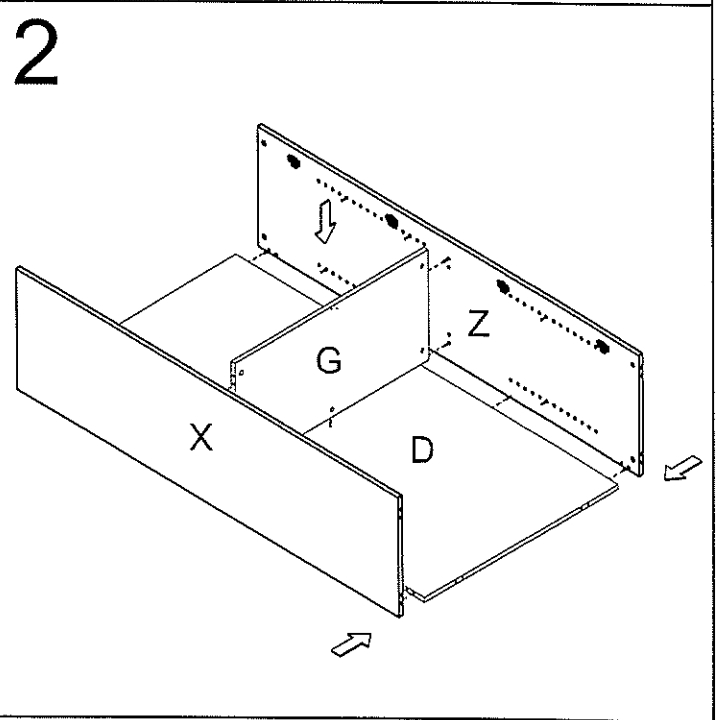

ASSEMBLY INSTRUCTIONS

pin 1 25PCS	6x38 2	CAM 25PCS
Cam Cover 3 25PCS	Bolt Minifix 4 12PCS	
Hinge Mount Plate 5 8PCS	Handle 6 2PCS	
Screw 7 4PCS	Screw 8 32PCS	
Screw 9 4PCS	CUSHION 10 4PCS	
LOCK 11 1PCS	Screw 12 4PCS	
Screw 13 2PCS		

3

4

5

6

- 1: LOOSEN (B) SCREWS
- 2: ADJUST DOOR VERTICAL
- 3: TIGHTEN (B) SCREWS AGAIN

- 1: LOOSEN SCREW (A)
- 2: ADJUST DOOR IN DEPTH
- 3: TIGHTEN SCREW (A) AGAIN

- 1: LOOSEN SCREW (C)
- 2: ADJUST DOOR SIDEWAYS WITH SCREW (C)
- 3: TIGHTEN SCREW (C) AGAIN