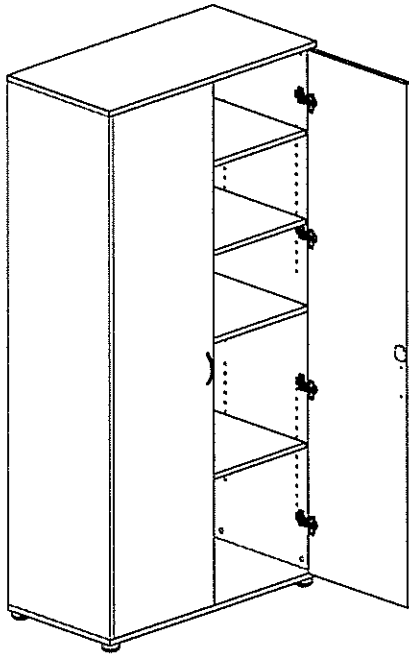

ASSEMBLY INSTRUCTIONS

pin 1 25PCS	6x38 2	CAM 25PCS
Cam Cover 3 25PCS	Bolt Minifix 4 12PCS	
Hinge Mount Plate 5 8PCS	Handle 6 2PCS	
Screw 7 4PCS	Screw 8 32PCS	
Screw 9 4PCS	CUSHION 10 4PCS	
LOCK 11 1PCS	Screw 12 4PCS	
Screw 13 2PCS		

3

4

5

6

- 1: LOOSEN (B) SCREWS
- 2: ADJUST DOOR VERTICAL
- 3: TIGHTEN (B) SCREWS AGAIN

- 1: LOOSEN SCREW (A)
- 2: ADJUST DOOR IN DEPTH
- 3: TIGHTEN SCREW (A) AGAIN

- 1: LOOSEN SCREW (C)
- 2: ADJUST DOOR SIDEWAYS WITH SCREW (C)
- 3: TIGHTEN SCREW (C) AGAIN