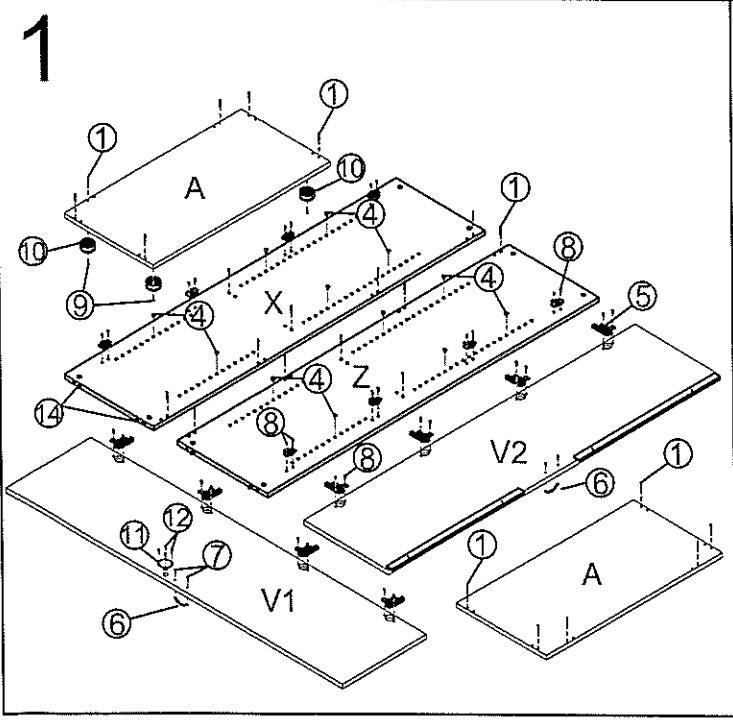

ASSEMBLY INSTRUCTIONS

pin 1 25PCS	6x38 2	CAM 25PCS
Cam Cover 3 25PCS	Bolt Minifix 4 12PCS	
Hinge Mount Plate 5 8PCS	Handle 6 2PCS	
Screw 7 4PCS	Screw 8 32PCS	
Screw 9 4PCS	CUSHION 10 4PCS	
LOCK 11 1PCS	Screw 12 4PCS	
Screw 13 2PCS		

3

4

5

6

- 1: LOOSEN (B) SCREWS
- 2: ADJUST DOOR VERTICAL
- 3: TIGHTEN (B) SCREWS AGAIN

- 1: LOOSEN SCREW (A)
- 2: ADJUST DOOR IN DEPTH
- 3: TIGHTEN SCREW (A) AGAIN

- 1: LOOSEN SCREW (C)
- 2: ADJUST DOOR SIDEWAYS WITH SCREW (C)
- 3: TIGHTEN SCREW (C) AGAIN