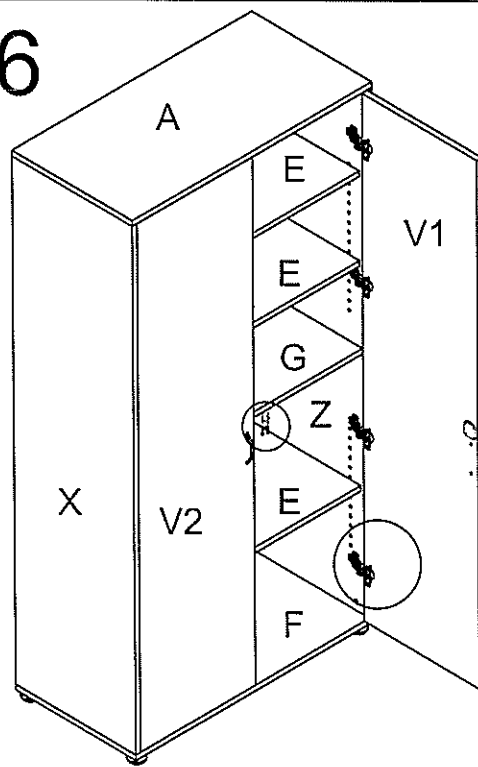

ASSEMBLY INSTRUCTIONS

pin 1 25PCS	6x38 2	CAM 25PCS
Cam Cover 3 25PCS	Bolt Minifix 4 12PCS	
Hinge Mount Plate 5 8PCS	Handle 6 2PCS	
Screw 7 4PCS	Screw 8 32PCS	
Screw 9 4PCS	CUSHION 10 4PCS	
LOCK 11 1PCS	Screw 12 4PCS	
Screw 13 2PCS		

3

4

5

6

- 1: LOOSEN (B) SCREWS
- 2: ADJUST DOOR VERTICAL
- 3: TIGHTEN (B) SCREWS AGAIN

- 1: LOOSEN SCREW (A)
- 2: ADJUST DOOR IN DEPTH
- 3: TIGHTEN SCREW (A) AGAIN

- 1: LOOSEN SCREW (C)
- 2: ADJUST DOOR SIDEWAYS WITH SCREW (C)
- 3: TIGHTEN SCREW (C) AGAIN