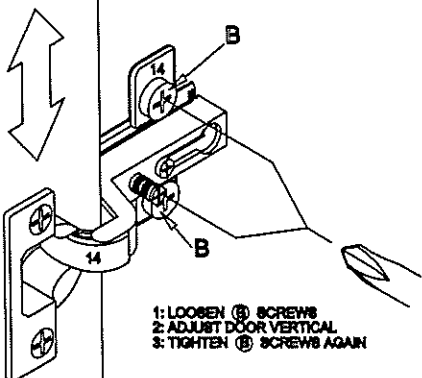

ASSEMBLY INSTRUCTIONS

pin 1 25PCS	6x38 2	CAM 25PCS
Cam Cover 3 25PCS	Bolt Minifix 4 12PCS	
Hinge Mount Plate 5 8PCS	Handle 6 2PCS	
Screw 7 4PCS	Screw 8 32PCS	
Screw 9 4PCS	CUSHION 10 4PCS	
LOCK 11 1PCS	Screw 12 4PCS	
Screw 13 2PCS		

3

4

5

6

- 1: LOOSEN (B) SCREWS
- 2: ADJUST DOOR VERTICAL
- 3: TIGHTEN (B) SCREWS AGAIN

- 1: LOOSEN SCREW (A)
- 2: ADJUST DOOR IN DEPTH
- 3: TIGHTEN SCREW (A) AGAIN

- 1: LOOSEN SCREW (C)
- 2: ADJUST DOOR SIDEWAYS WITH SCREW (C)
- 3: TIGHTEN SCREW (C) AGAIN