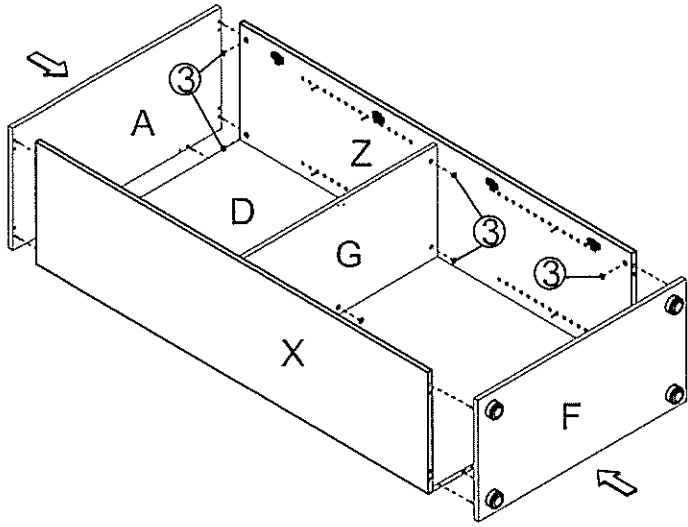

ASSEMBLY INSTRUCTIONS

pin 1 25PCS	6x38 2	CAM 25PCS
Cam Cover 3 25PCS	Bolt Minifix 4 12PCS	
Hinge Mount Plate 5 8PCS	Handle 6 2PCS	
Screw 7 4PCS	Screw 8 32PCS	
Screw 9 4PCS	CUSHION 10 4PCS	
LOCK 11 1PCS	Screw 12 4PCS	
Screw 13 2PCS		

3

4

5

6

- 1: LOOSEN (B) SCREWS
- 2: ADJUST DOOR VERTICAL
- 3: TIGHTEN (B) SCREWS AGAIN

- 1: LOOSEN SCREW (A)
- 2: ADJUST DOOR IN DEPTH
- 3: TIGHTEN SCREW (A) AGAIN

- 1: LOOSEN SCREW (C)
- 2: ADJUST DOOR SIDEWAYS WITH SCREW (C)
- 3: TIGHTEN SCREW (C) AGAIN