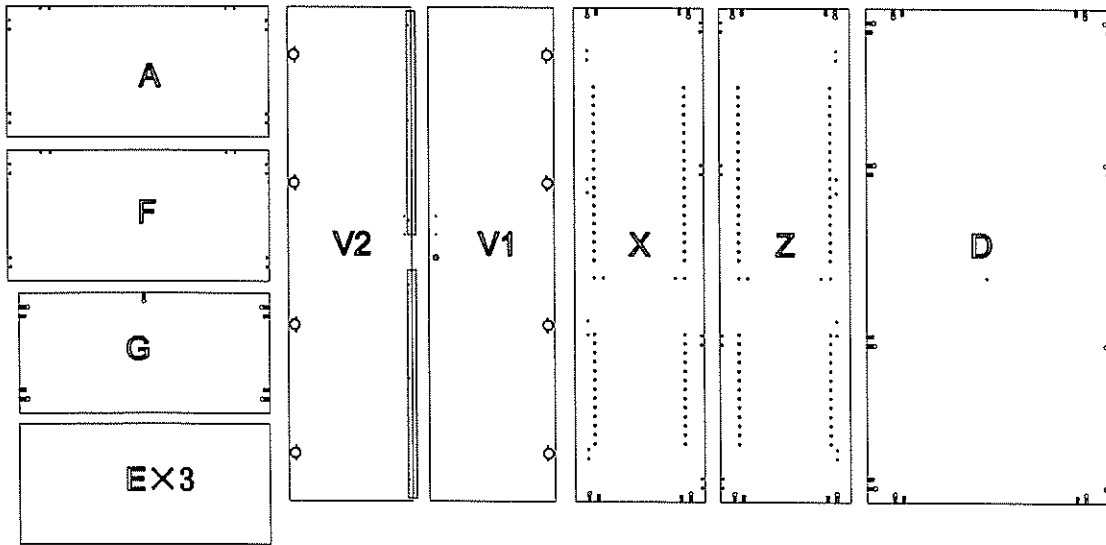

ASSEMBLY INSTRUCTIONS

pin 1 25PCS	6x38 2	CAM 25PCS
Cam Cover 3 25PCS	Bolt Minifix 4 12PCS	
Hinge Mount Plate 5 8PCS	Handle 6 2PCS	
Screw 7 4PCS	Screw 8 32PCS	
Screw 9 4PCS	CUSHION 10 4PCS	
LOCK 11 1PCS	Screw 12 4PCS	
Screw 13 2PCS		

3

4

5

6

- 1: LOOSEN (B) SCREWS
- 2: ADJUST DOOR VERTICAL
- 3: TIGHTEN (B) SCREWS AGAIN

- 1: LOOSEN SCREW (A)
- 2: ADJUST DOOR IN DEPTH
- 3: TIGHTEN SCREW (A) AGAIN

- 1: LOOSEN SCREW (C)
- 2: ADJUST DOOR SIDEWAYS WITH SCREW (C)
- 3: TIGHTEN SCREW (C) AGAIN