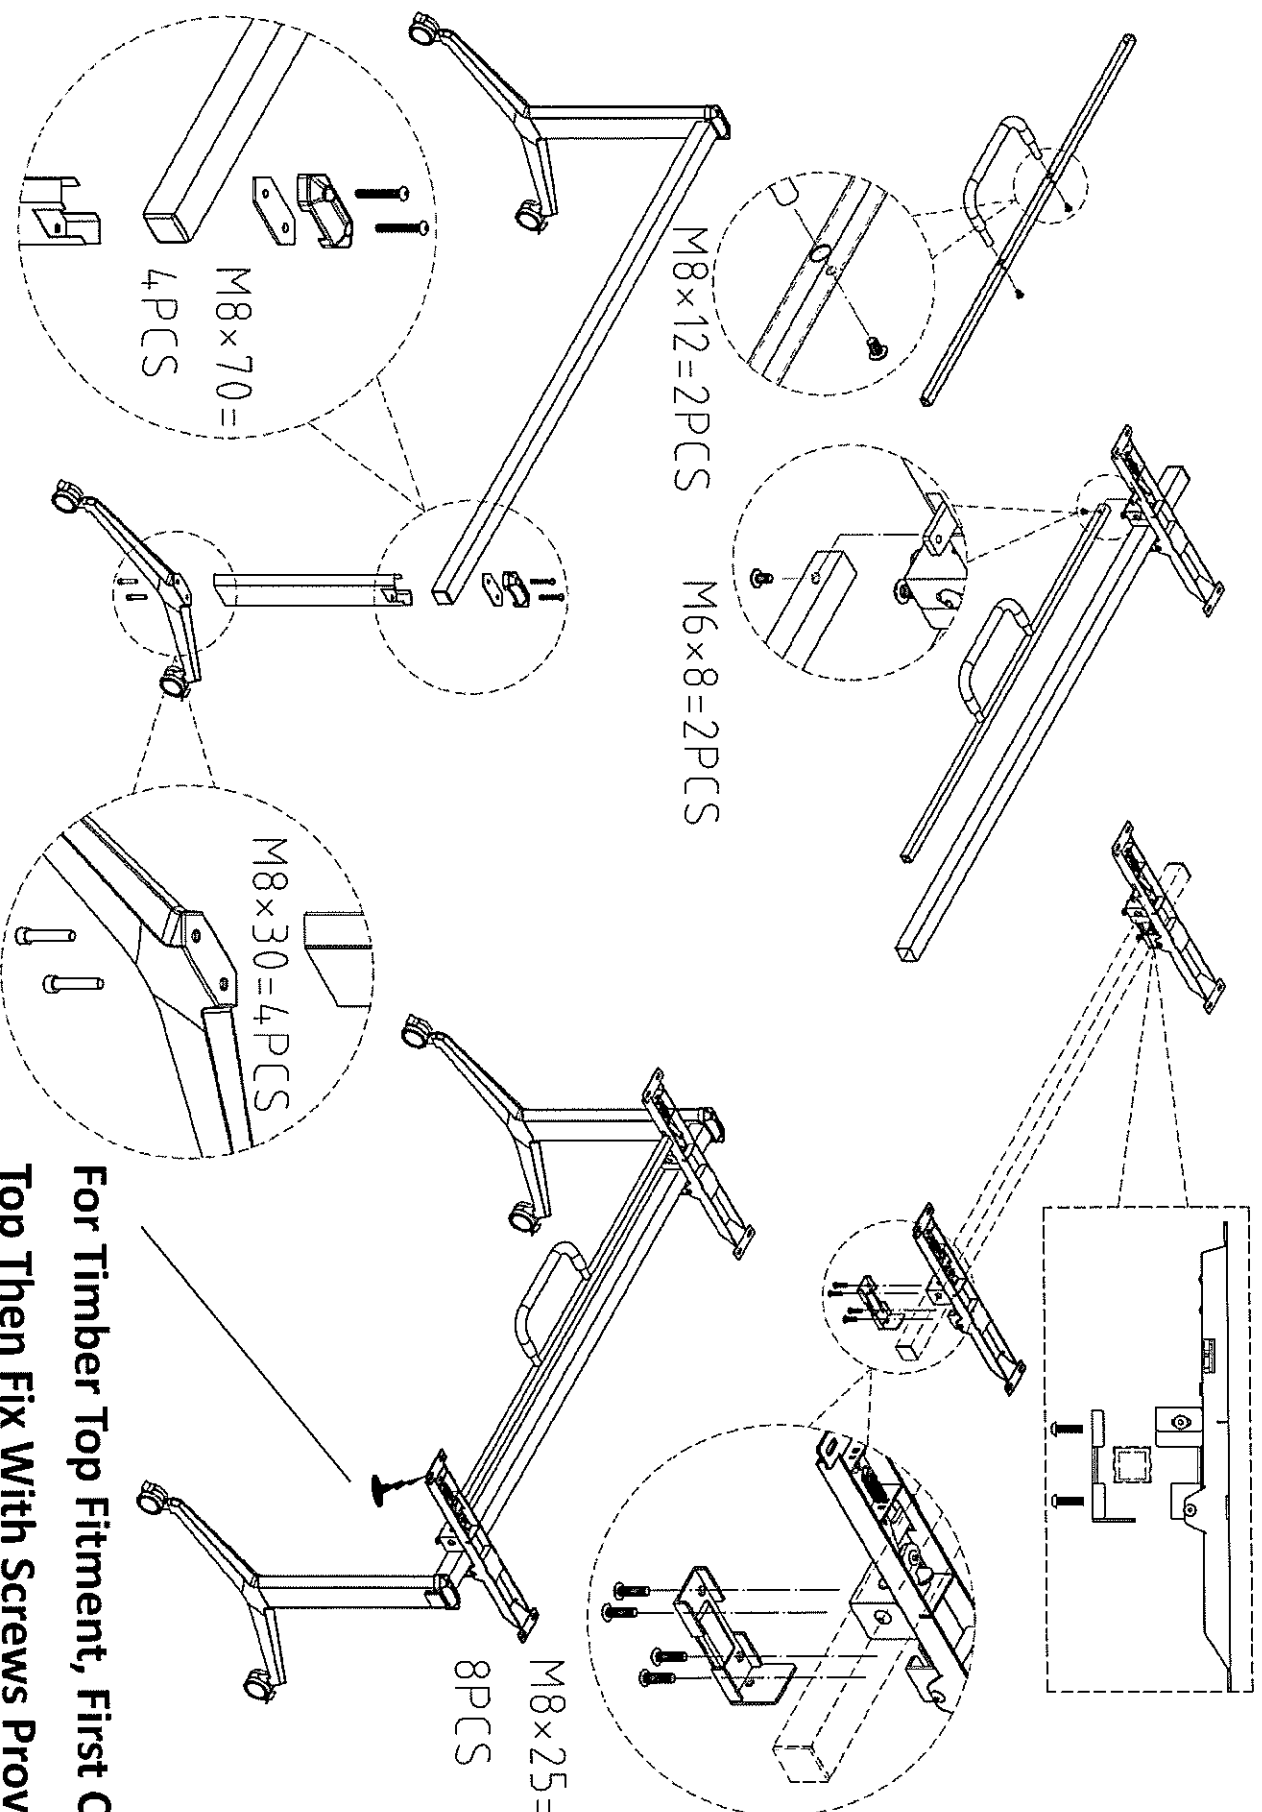

# FTT - Flip Top Table Assembly Instructions

**For Timber Top Fitment, First Centre  
Top Then Fix With Screws Provided**

8G x 20 Timber Screw (8pcs)