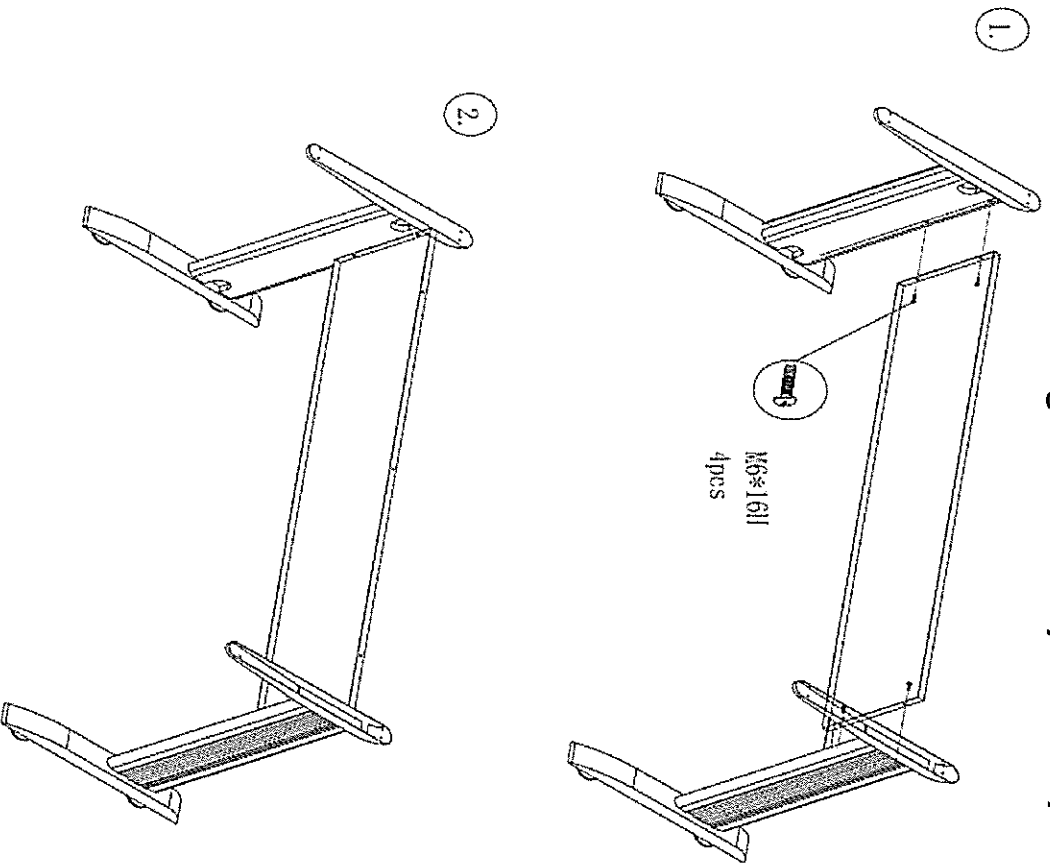

Leg and Modesty Assembly and Timber Top Attachment Instructions

| | | | |
|---|----------------|---|----------------|
|  | M5*20H 3pcs |  | M6*16H 4pcs |
|  | M5*30H 8pcs | | |

For Timber Top Fitment, First Centre Top And Ensure That The Correct Length Screw Is used